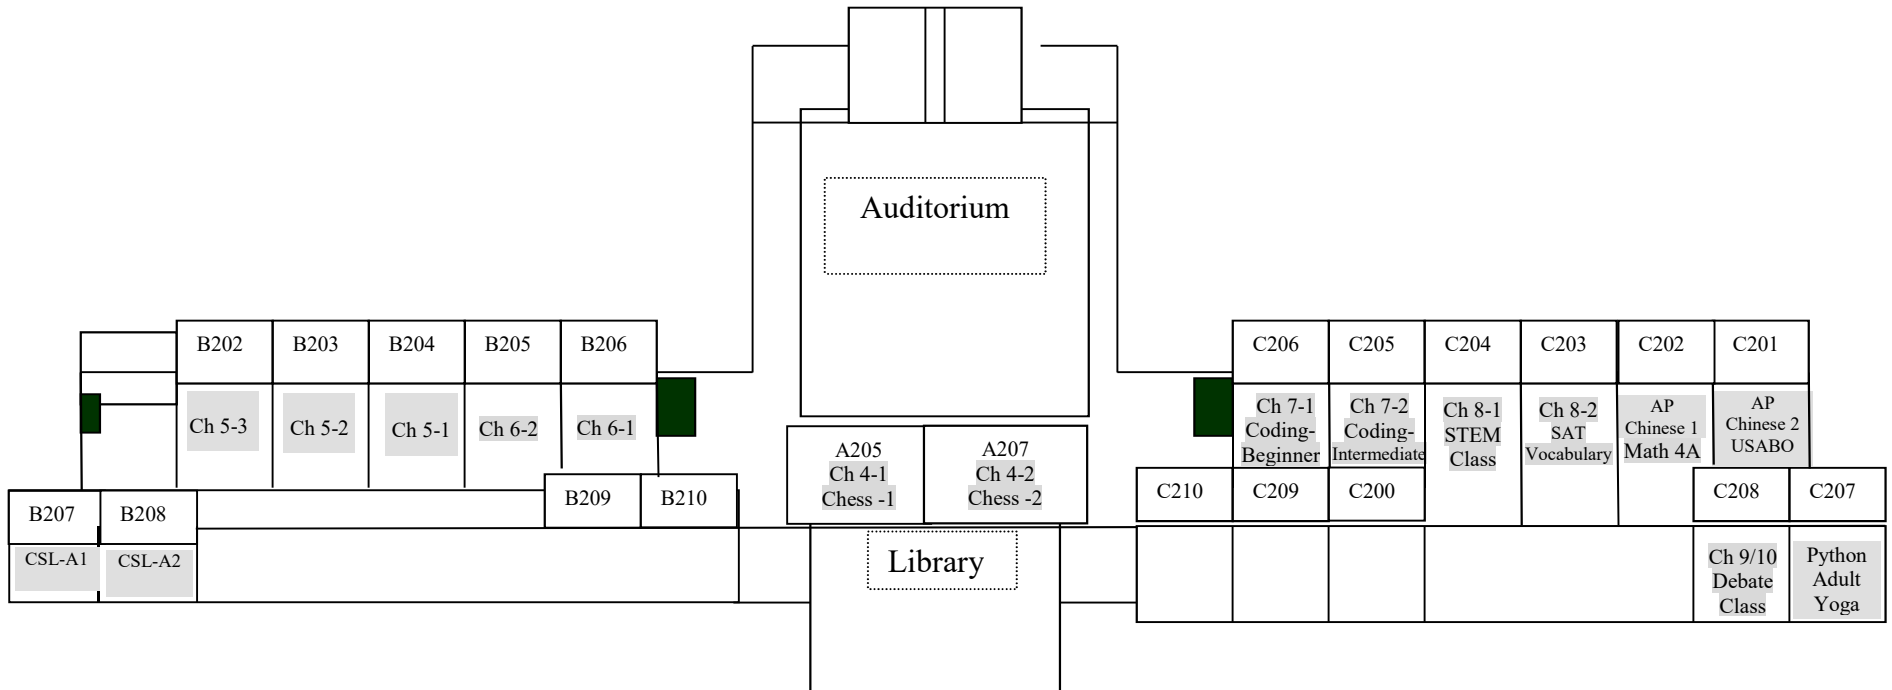

First Floor

Second Floor

Black Box: EMERGENCY EXIT. 紧急出口

Ch: Chinese Language Class 中文语言班

CSL: Chinese as Second Language 中文为第二语言班

ESL: English as Second Language 英文为第二语言班

XQ: Xue Qian Ban (Pre-school) 学前班