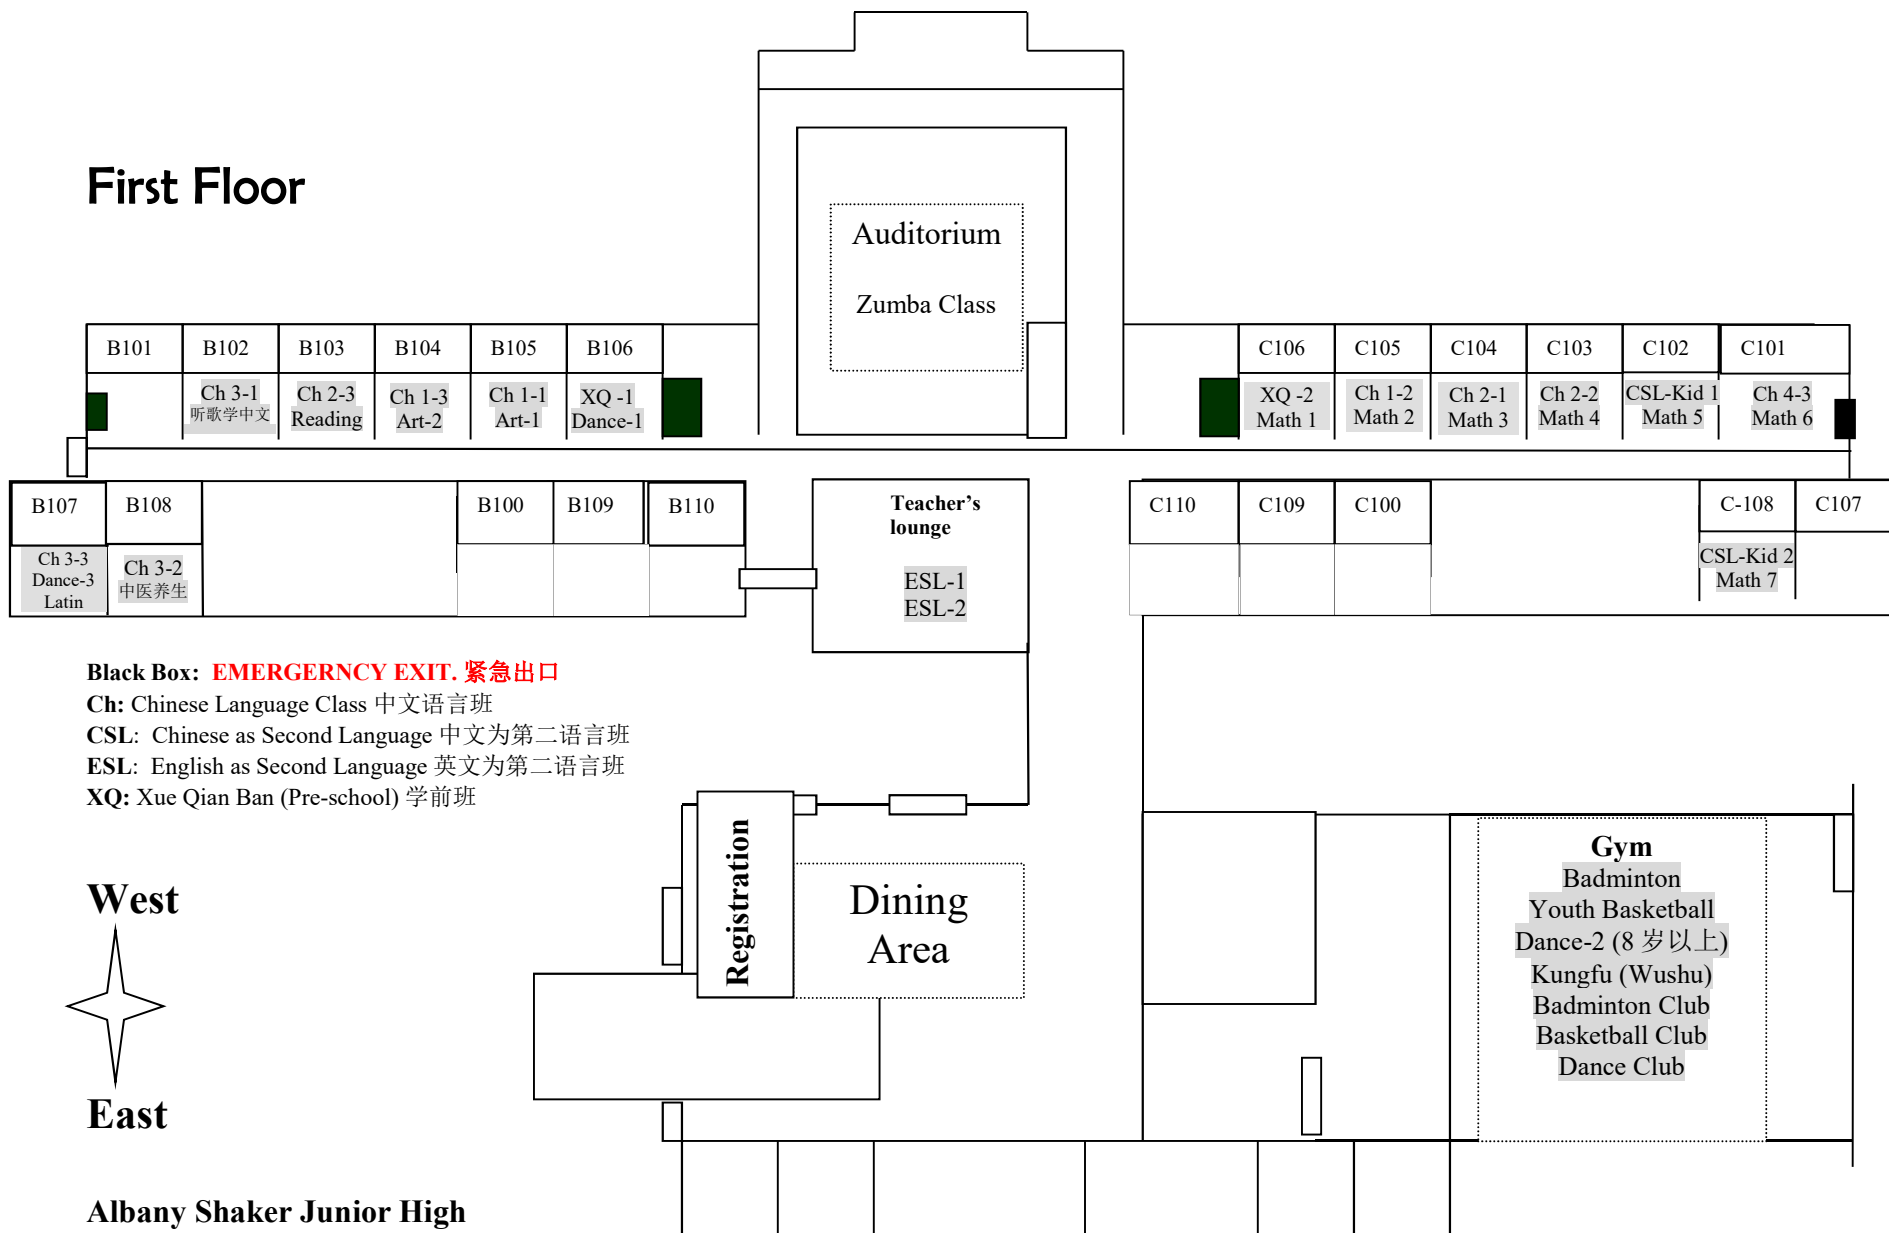

First Floor

Second Floor

Black Box: EMERGENCY EXIT. 紧急出口

Ch: Chinese Language Class 中文语言班

CSL: Chinese as Second Language 中文为第二语言班

ESL: English as Second Language 英文为第二语言班

XQ: Xue Qian Ban (Pre-school) 学前班